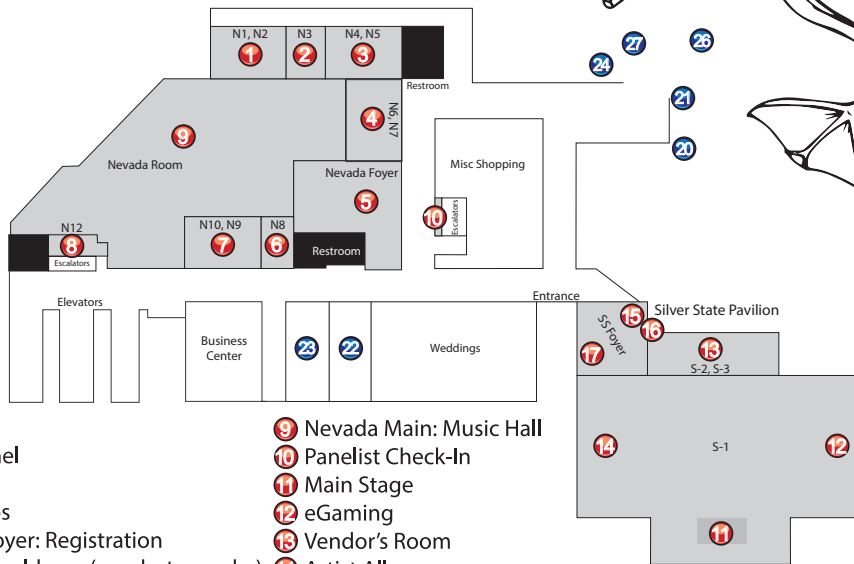

Sunday October 26, 2014							
Time	6:00 AM	7:00 AM	8:00 AM	9:00 AM	10:00 AM	11:00 AM	
Main Stage	There's always something going on at Main Stage!						
Video Main		D N Angel 1-3	Dragonball 1-2	Rozen Maiden 1-4	YuYu Hakusho 1-3		
Video / Panel	Fate/Zero 7-10 (16+)	Negima! 14-18		Ruin Explorers 1-4		Monster High Meetup	
Panel Main					Communion Service		
Work Shops							
Nevada Hall						VIP Meet and Greet	
Console Gaming	24-Hour Gaming Action!						
Tabletop	Open Room					Through the Breach	
						PF Mod: Carrion Hill (levels 4-6)	
						PF Mod: Crypt of the Everflame (levels 1-2)	
						PF Mod: Emerald Spire: The Drowned Level (lv 3-5)	
						PFS 5-S2: Ruins of Bonekeep: Level II (levels 3-7)	
						Board Game Bonanza	
						Trading Card Games	
Photo Booth						Malifaux	
						Paint and Take	
						Photo Booth Open	

Psst. This is the back page

SNAFU

Sierra Nevada Anime Fans Unite

Buy a SNAFU Con shirt at registration!
Train a dragon!

Cast some spells.

This is upside down!

Go to the Vendor's Room!

Color Me!

in

out

Crayons available in the main area.
art by Rieev

- 1 Video
- 2 Video/Panel
- 3 Panel
- 4 Workshops
- 5 Nevada Foyer: Registration
- 6 Cosplay Cooldown (no photography)
- 7 Tabletop
- 8 Con-Ops
- 9 Nevada Main: Music Hall
- 10 Panelist Check-In
- 11 Main Stage
- 12 eGaming
- 13 Vendor's Room
- 14 Artist Alley
- 15 Peace Bonding
- 16 Volunteer Desk
- 17 Guest Tables

- GSR:
- 20 Grand Sierra Cinema
 - 21 Round Table Pizza
 - 22 Port of Subs
 - 23 Johnny Rockets
 - 24 Grand Sweet and Treats
 - 25 The Beach (pool)
 - 26 Fun Quest Family Arcade
 - 27 Yogurt Beach